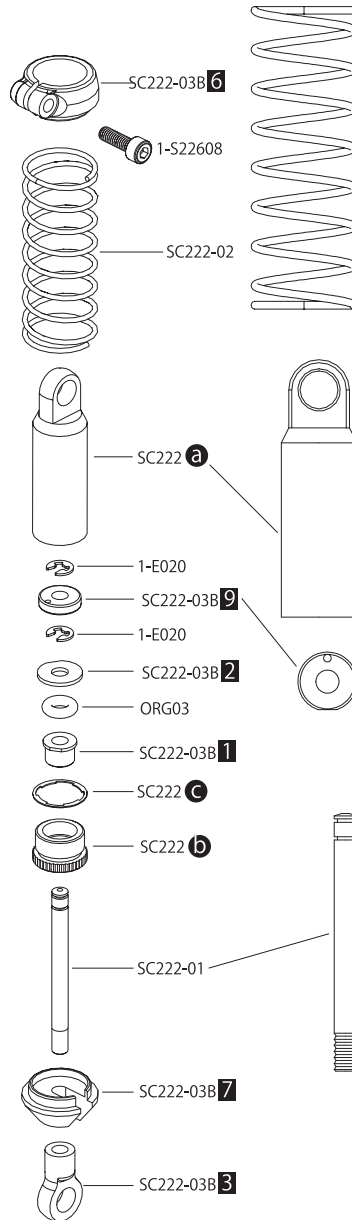

分解图 / EXPLODED VIEW

分解図 / EXPLODED VIEW

Front SC222

Rear SC223

Gear Ratio Chart

1:1	6.9 : 1	8.3 : 1
<p>SC230 a Motor Pinion 31T Gear</p>	<p>SC225 c Spur Gears 38T</p>	<p>SC230 b Motor Pinion 28T Gear</p>
		<p>SC225 d Spur Gears 41T</p>

BEETLE Parts List

1708B			
 x4pcs		 x4pcs	
1-S53003	1-E020	1-E030	1-E050
 x10pcs SS M3x3mm	 x10pcs E2 Clip	 x10pcs E3 Clip	 x10pcs E5 Clip
1-N2620	1-N3024	1-N3033N	1-N4032
 x10pcs Nut M2.6	 x10pcs Nut M3	 x5pcs Nylon Nut M3	 x10pcs Nut M4
1-N4055N	1-N4056FN	92638	
 x5pcs Nylon Nut M4	 x5pcs Flanged Nylon Nut M4	 x10pcs R-Pin 6mm	
1-S13008H	1-S13015H	92643	
 x10pcs BH M3x8mm	 x10pcs BH M3x15mm	 x10pcs R-Pin 4mm	
1-S22608	1-S22612	1-S22616	
 x5pcs CAP M2.6x8mm	 x5pcs CAP M2.6x12mm	 x5pcs CAP M2.6x16mm	
1-S32606H	1-S33008H	1-S33012H	1-S33015H
 x10pcs FH M2.6x6mm	 x10pcs FH M3x8mm	 x10pcs FH M3x12mm	 x10pcs FH M3x15mm
BRG001	BRG003	BRG014	BRG022
 x4pcs BB 5x10x4mm	 x4pcs BB 4x8x3mm	 x2pcs BB 10x15x4mm	 x2pcs BB 6x10x3mm
ORG03	ORG03BK		
 x10pcs O-Ring P3 Orange	 x10pcs O-Ring P3 Black		