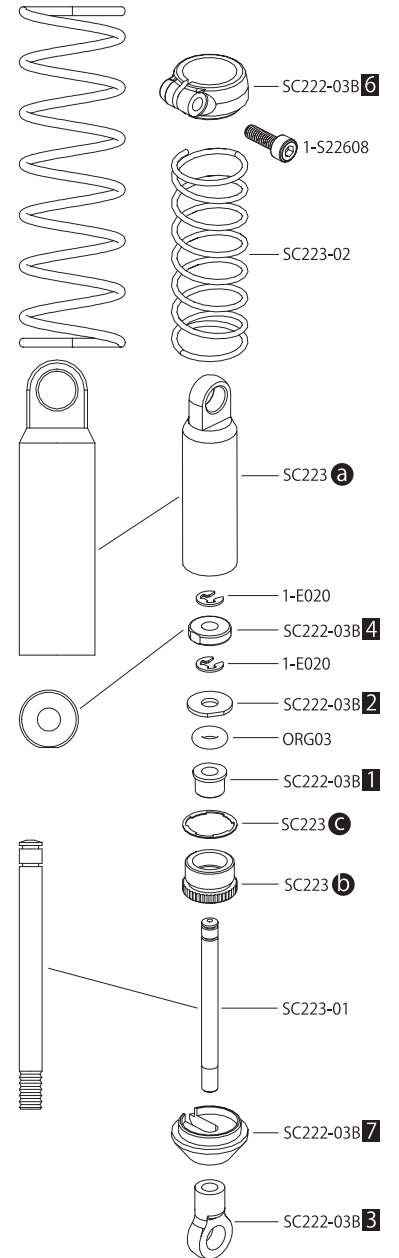

分解图 / EXPLODED VIEW

分解図 / EXPLODED VIEW

Front SC222

Rear SC223

Gear Ratio Chart

1:1	6.9 : 1	8.3 : 1
<p>SC230 a Motor Pinion 31T Gear</p>	<p>SC225 c Spur Gears 38T</p>	<p>SC230 b Motor Pinion 28T Gear</p>
		<p>SC225 d Spur Gears 41T</p>

BEETLE Parts List

1708B			
 x4pcs		 x4pcs	
1-S53003	1-E020	1-E030	1-E050
 x10pcs SS M3x3mm	 x10pcs E2 Clip	 x10pcs E3 Clip	 x10pcs E5 Clip
1-N2620	1-N3024	1-N3033N	1-N4032
 x10pcs Nut M2.6	 x10pcs Nut M3	 x5pcs Nylon Nut M3	 x10pcs Nut M4
1-N4055N	1-N4056FN	92638	
 x5pcs Nylon Nut M4	 x5pcs Flanged Nylon Nut M4	 x10pcs R-Pin 6mm	
1-S13008H	1-S13015H	92643	
 x10pcs BH M3x8mm	 x10pcs BH M3x15mm	 x10pcs R-Pin 4mm	
1-S22608	1-S22612	1-S22616	
 x5pcs CAP M2.6x8mm	 x5pcs CAP M2.6x12mm	 x5pcs CAP M2.6x16mm	
1-S32606H	1-S33008H	1-S33012H	1-S33015H
 x10pcs FH M2.6x6mm	 x10pcs FH M3x8mm	 x10pcs FH M3x12mm	 x10pcs FH M3x15mm
BRG001	BRG003	BRG014	BRG022
 x4pcs BB 5x10x4mm	 x4pcs BB 4x8x3mm	 x2pcs BB 10x15x4mm	 x2pcs BB 6x10x3mm
ORG03	ORG03BK		
 x10pcs O-Ring P3 Orange	 x10pcs O-Ring P3 Black		