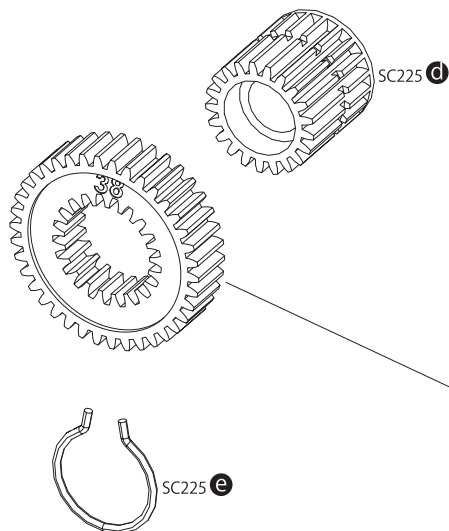

Front SC222

Rear SC223

Gear Ratio Chart

1:1	6.9 : 1	8.3 : 1
SC230 a Motor Pinion 31T Gear	SC225 c Spur Gears 38T	SC230 b Motor Pinion 28T Gear
		SC225 d Spur Gears 41T