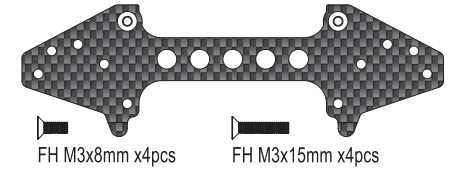

SCW005

FH M3x8mm x4pcs

FH M3x15mm x4pcs