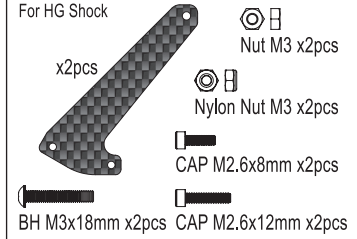

SCW003

For HG Shock

x2pcs

Nut M3 x2pcs

Nylon Nut M3 x2pcs

CAP M2.6x8mm x2pcs

CAP M2.6x12mm x2pcs

BH M3x18mm x2pcs