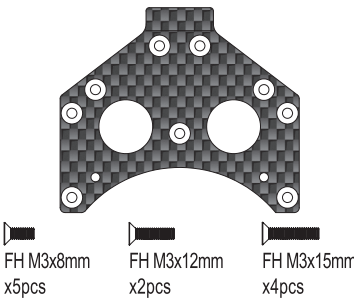

SCW008

FH M3x8mm x5pcs

FH M3x12mm x2pcs

FH M3x15mm x4pcs