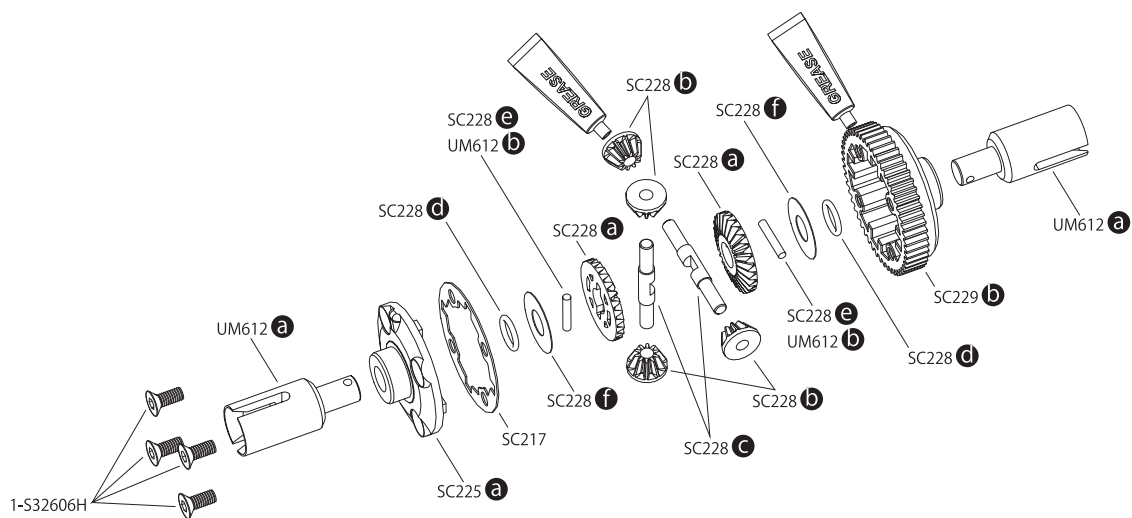

分解図 / EXPLODED VIEW